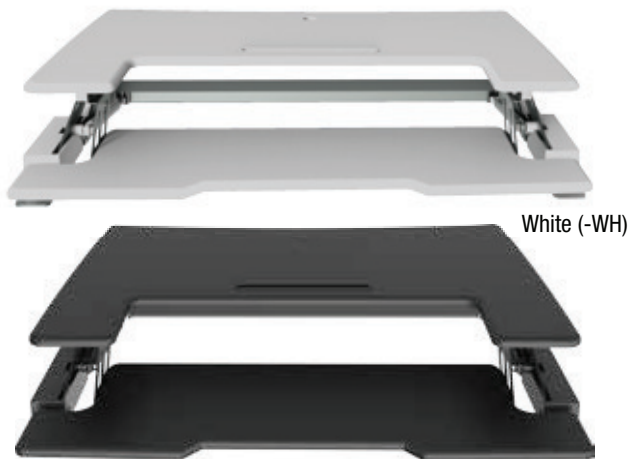

White (-WH)

Black (-BK)