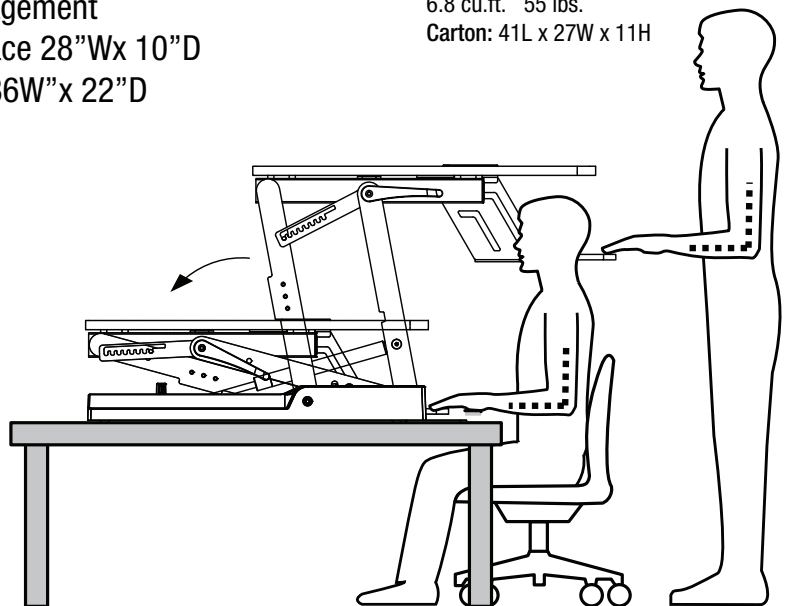

Maple Top/Black Base

Transform your work surface into a healthier, more productive sit/stand desk

- 10" Adjustment Range
- Dual-Pneumatic Lift
- Tension Adjustment
- Dual Handles
- Locks in 8 Positions
- Supports 33 lbs.
- Fits 24" D Work Surfaces, Including Returns, Bridges and Credenzas
- Integrated Tablet Holder and Cord Management
- Keyboard Surface 28"W x 10"D
- Work Surface 36"W x 22"D

Multiposition Desk Riser DR3622

36"W x 24"D x 6.5" - 16.25"H

\$895

6.8 cu.ft. 55 lbs.

Carton: 41L x 27W x 11H

White (-WH)

Black (-BK)

Ascend Adjustable Height Table/Desk Series: Electric