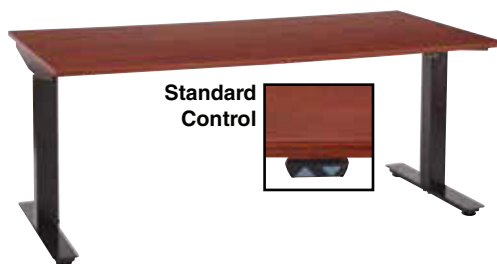

Maple Top/Black Base

Transform your work surface into a healthier, more productive sit/stand desk

- 10" Adjustment Range
- Dual-Pneumatic Lift
- Tension Adjustment
- Dual Handles
- Locks in 8 Positions
- Supports 33 lbs.
- Fits 24" D Work Surfaces, Including Returns, Bridges and Credenzas
- Integrated Tablet Holder and Cord Management
- Keyboard Surface 28"W x 10"D
- Work Surface 36"W x 22"D

Multiposition Desk Riser DR3622

36"W x 24"D x 6.5" - 16.25"H

\$895

6.8 cu.ft. 55 lbs.

Carton: 41L x 27W x 11H

White (-WH)

Black (-BK)

Ascend Adjustable Height Table/Desk Series: Electric