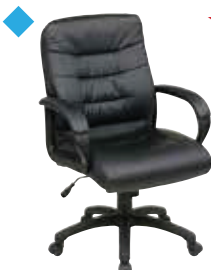

Fabric	Updated List Price
Bonded Leather -EC3 Black	215.00

**200 lbs.**

★ **EC22070** High Back Bonded Leather Executive Chair

Overall Size: 26.5W x 27D x 45.5H  
 Seat: 21W x 18.5D x 3T Back: 21W x 25.5H x 5T Seat Range: 17.5 -21.5  
 Arms to Floor: 25 Carton Wt: 38 UPS Wt: 49 COM: N/A  
 Carton: 30L x 24W x 14H Cube: 5.83 Options: CG50, SW70  
 Features: 1, 4, 5, 8, 9 Control: Locking Tilt  
 Notes:

Fabric	Updated List Price
Bonded Leather -EC3 Black	280.00

**200 lbs.**

★ **FL7480** High Back Faux Leather Executive Chair with Padded Arms

Overall Size: 26W x 27.25D x 47.5H  
 Seat: 20.25W x 19.5D x 4.5T Back: 20W x 26.25H x 4.5T Seat Range: 19 -22.75  
 Arms to Floor: 27 Carton Wt: 40 UPS Wt: 50 COM: N/A  
 Carton: 26L x 26W x 15H Cube: 5.86 Options: CG50, SW70  
 Features: 1, 4, 5, 8, 9 Control: Locking Tilt  
 Notes:

Fabric	Updated List Price
Faux Leather -U6 Black	290.00

**200 lbs.**

★ **FL7481** Mid Back Faux Leather Executive Chair with Padded Arms

Overall Size: 26W x 27.25D x 43.5H  
 Seat: 20.25W x 19.5D x 4.5T Back: 20W x 21H x 4T Seat Range: 19 -22.75  
 Arms to Floor: 27 Carton Wt: 38 UPS Wt: 44 COM: N/A  
 Carton: 25L x 24W x 15H Cube: 5.20 Options: CG50, SW70  
 Features: 1, 4, 5, 8, 9 Control: Locking Tilt  
 Notes: