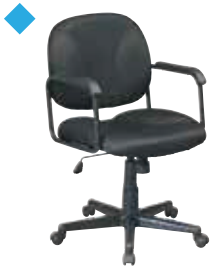

Fabric	Updated List Price
Coal	185.00

**200 lbs.**

◆  **KCM1425** Ergonomically Designed Knee Chair with 5 Star Base, Casters and Memory Foam

Overall Size: 17W x 22.25D x 22.5H  
 Seat: 17W x 13.75D x 3.5T Knee Pad: 16.5W x 12.5H x 3.25T  
 Seat Range: 18.5 -23 Carton Wt: 20 UPS Wt: 25 COM: N/A  
 Carton: 22L x 21W x 11H Cube: 2.94 Options: N/A  
 Features: 1, 4 Control: Pneumatic  
 Notes:

Fabric	Updated List Price
<b>KCW773</b> Coal/ Mahogany	245.00
<b>KCW778</b> Coal/Esspresso	

**200 lbs.**

◆  **DOR26** Dorado Office Chair with Fixed Padded Arms and Chrome Finish Base and Accents

Overall Size: 17W x 31D x 37.75H  
 Seat: 17.5W x 16.5D Back: 16.75W x 18H x 1T Seat Range: 18 -22  
 Arms to Floor: 23.5 Carton Wt: 28 UPS Wt: 30 COM: N/A  
 Carton: 25L x 24W x 10H Cube: 3.47 Options: CG50, SW70  
 Features: 1, 4, 5, 8, 9 Control: Locking Tilt  
 Notes:

Fabric	Updated List Price
-ES Espresso -BK Black -WH White -RD Red -GY Grey	265.00

**200 lbs.**  
**\*New Color**

◆ Office Seating under "◆ General Warranty" are not intended for commercial use (40-hour work week)

★ NJ In Stock ⚙️ TAA Compliant

**EX3301** Manager's Chair with Loop Arms

Overall Size: 22.5W x 25.5D x 38.25H  
 Seat: 20.5W x 20.75D x 4.25T Back: 20W x 17H x 3.5T Seat Range: 17.25 -21  
 Arms to Floor: 26.25 Carton Wt: 31 UPS Wt: 37 COM: 1.0 yds  
 Carton: 24L x 24W x 13H Cube: 4.33 Options: CG50, SW70  
 Features: 1, 4, 5, 8, 9 Control: Locking Tilt  
 Notes: