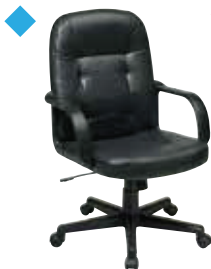

Bonded Leather Seating

★ **EC3393** Bonded Leather Executive Chair

Overall Size: 23W x 25D x 41.75H
Seat: 19W x 19D x 3T Back: 19W x 23H x 3T Seat Range: 16.75 -20.5
Arms to Floor: 24 Carton Wt: 32 UPS Wt: 32 COM: N/A
Carton: 25L x 24W x 11H Cube: 3.81 Options: CG50, SW70
Features: 1, 4, 5, 8, 9 Control: Locking Tilt
Notes:

Fabric	Updated List Price
Bonded Leather -EC3 Black	215.00

200 lbs.