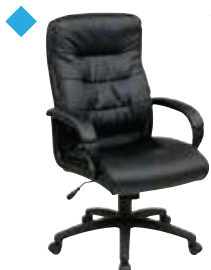

Fabric	Updated List Price
Bonded Leather -EC3 Black	215.00

**200 lbs.**

★ **EC22070** High Back Bonded Leather Executive Chair

Overall Size: 26.5W x 27D x 45.5H  
 Seat: 21W x 18.5D x 3T Back: 21W x 25.5H x 5T Seat Range: 17.5 -21.5  
 Arms to Floor: 25 Carton Wt: 38 UPS Wt: 49 COM: N/A  
 Carton: 30L x 24W x 14H Cube: 5.83 Options: CG50, SW70  
 Features: 1, 4, 5, 8, 9 Control: Locking Tilt  
 Notes:

Fabric	Updated List Price
Bonded Leather -EC3 Black	280.00

**200 lbs.**

★ **FL7480** High Back Faux Leather Executive Chair with Padded Arms

Overall Size: 26W x 27.25D x 47.5H  
 Seat: 20.25W x 19.5D x 4.5T Back: 20W x 26.25H x 4.5T Seat Range: 19 -22.75  
 Arms to Floor: 27 Carton Wt: 40 UPS Wt: 50 COM: N/A  
 Carton: 26L x 26W x 15H Cube: 5.86 Options: CG50, SW70  
 Features: 1, 4, 5, 8, 9 Control: Locking Tilt  
 Notes: