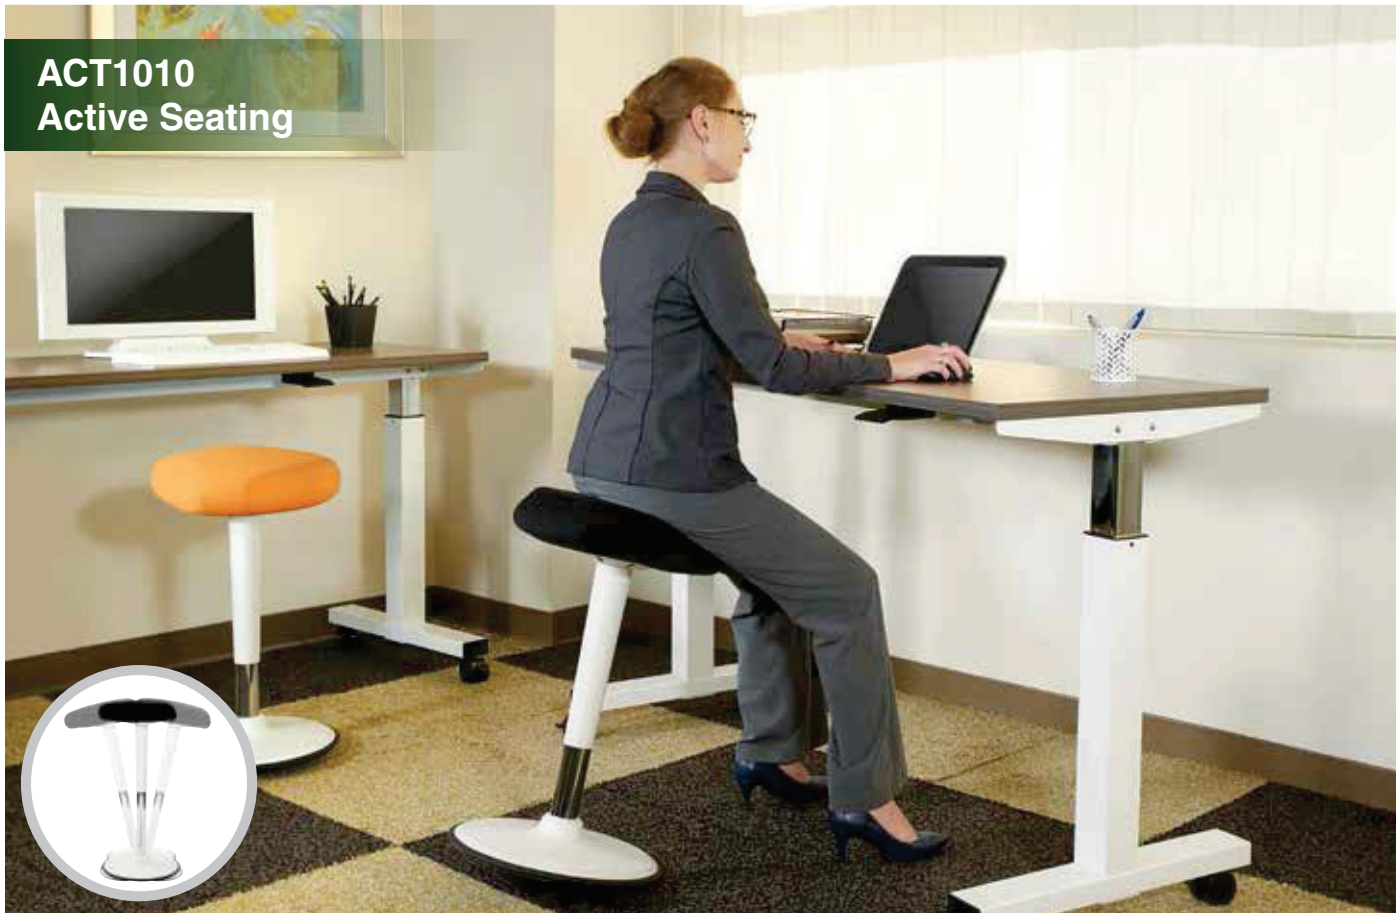

ACT1010 Active Perch Seat in Fabric and White Frame. Adjustable Height.

Overall Size: 15.5W x 15.5D x 24.5-34H

Seat: 15.5W x 15.5D

Seat Height: 24.5-34

Carton Wt: 17 **UPS Wt:** 21 **COM:** N/A

Carton: 17L x 17W x 15H **Cube:** 2.3

Notes: *OUTTASIGHT No-Lever Height Adjustment*

Fabric	List Price
White Frame with -3 Black -2 Grey -6 Green -9 Red -18 Orange	395.00

-2 Grey

-3 Black

-6 Green

-9 Red

-18 Orange

ACT1011 Active Perch Seat in Fabric and White Frame. Adjustable Height.

Overall Size: 15.5W x 15.5D x 22-31H

Seat: 15.5W x 15.5D

Seat Height: 22-31

Carton Wt: 15 **UPS Wt:** 21 **COM:** N/A

Carton: 17L x 17W x 15H **Cube:** 2.3

Notes: *OUTTASIGHT No-Lever Height Adjustment*

Fabric	List Price
White Frame with -3 Black	375.00

ACT1010
Active Seating

ACT3020 Active Height Adjustable Seat in Fabric.

Overall Size: 15.25W x 15.25D x 18.75-26H
Seat: 14.75W x 14.75D
Seat Height: 18.75-26
Carton Wt: 15 **UPS Wt:** 21 **COM:** N/A
Carton: 17L x 17W x 15H **Cube:** 2.3
Notes: *OUTTASIGHT No-Lever Height Adjustment*