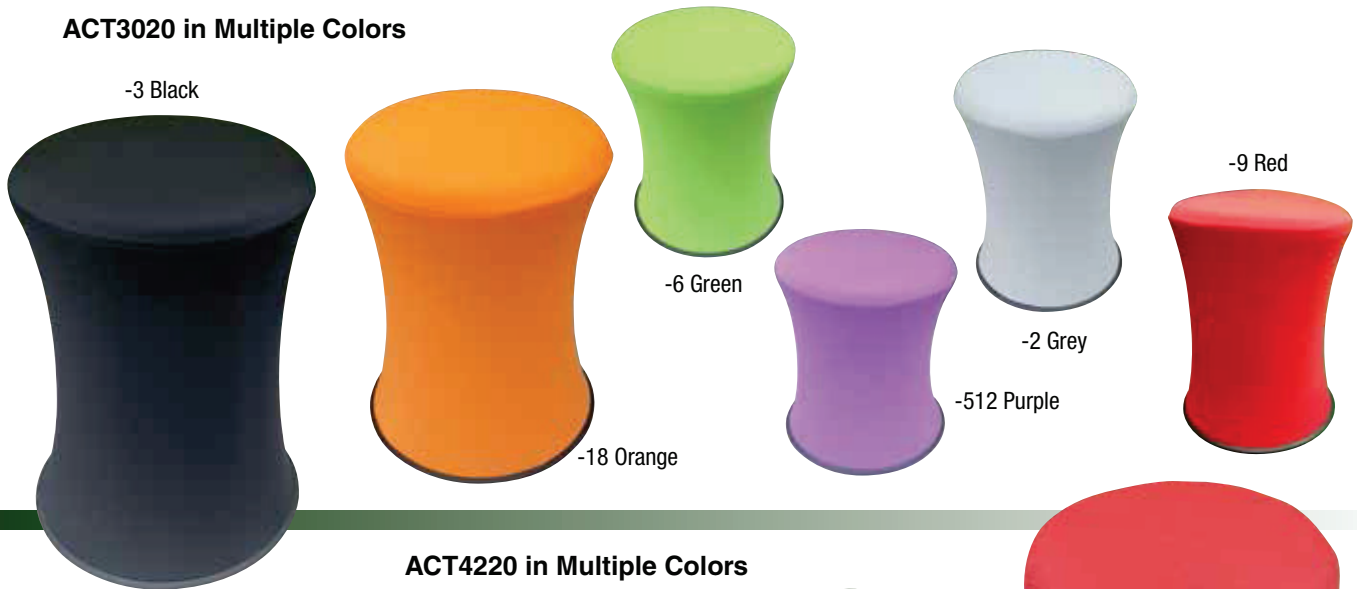

Fabric	List Price
White Frame with -3 Black -2 Grey -6 Green -9 Red -18 Orange -512 Purple	325.00

ACT4220 Active Fabric Seat with Carry Handle.

Overall Size: 16.75W x 16.75D x 18.5H
Seat: 16.75W x 16.75D
Seat Height: 18.5 Fixed
Carton Wt: 17 **UPS Wt:** 21 **COM:** N/A
Carton: 21L x 17W x 17H **Cube:** 3.51
Notes:

Fabric	List Price
-3 Black -2 Grey -6 Green -9 Red -512 Purple	275.00

ACT3120 Active Height Adjustable Table.

Overall Size: 21.5W x 21.5D x 22-31.5H

Carton Wt: 26 **UPS Wt:** 28 **COM:** N/A
Carton: 24L x 24W x 10H **Cube:** 3.0
Notes: *OUTTASIGHT No-Lever Height Adjustment*

Finish	List Price
-1 White	400.00

ACT3020 in Multiple Colors

ACT4220 in Multiple Colors