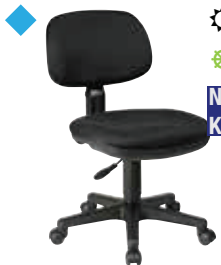

KCW773
shown with
HZN25

◆ **SC117 Basic Task Chair with Molded Foam Seat and Back**
 Overall Size: 19.5W x 21.5D x 38H
 Seat: 18W x 17D x 2.5T Back: 16W x 10.5H x 2T Seat Range: 16.75 -22.5
 Arms to Floor: N/A Carton Wt: 22 UPS Wt: 24 COM: 0.8 yds
 Carton: 29L x 21W x 8H Cube: 2.81 Options: 07, CG50, SW70, SK1, SK5
 Features: 1, 2, 3, 4 Control: Pneumatic
 Notes: NJ and KY In-Stock: -231 Icon Black

NJ SC66 Task Chair with Saddle Seat and Height Adjustable Soft Padded Arms
Overall Size: 28W x 23.5D x 40H
Seat: 19.5W x 18D x 3T **Back:** 17.75W x 18H x 2.5T **Seat Range:** 18 -22.25
Arms to Floor: 25.5 **Carton Wt:** 36 **UPS Wt:** 37 **COM:** 1.75 yds
Carton: 25L x 23W x 13H **Cube:** 4.32 **Options:** CG50, SW70
Features: 1, 4, 5, 8, 9 **Control:** Locking Tilt
Notes: NJ In-Stock: -231