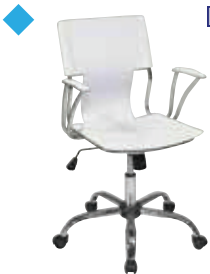

Fabric	List Price
Coal	225.00

200 lbs.

KCM1425 Ergonomically Designed Knee Chair with 5 Star Base, Casters and Memory Foam
Overall Size: 17W x 22.25D x 22.5H
Seat: 17W x 13.75D x 3.5T **Knee Pad:** 16.5W x 12.5H x 3.25T
Seat Range: 18.5 -23 **Carton Wt:** 20 **UPS Wt:** 25 **COM:** N/A
Carton: 22L x 21W x 11H **Cube:** 2.94 **Options:** N/A
Features: 1, 4 **Control:** Pneumatic
Notes:

Fabric	List Price
Coal	265.00

200 lbs.

KCW773/KCW778 Ergonomically Designed Mahogany Finished Wood Knee Chair with Casters and Memory Foam
Overall Size: 17W x 31D x 25H
Seat: 17W x 12.25D x 2.5T **Knee Pad:** 18.25W x 10.5H x 2.5T **Seat Range:** 22 -25
Arms to Floor: N/A **Carton Wt:** 19 **UPS Wt:** 19 **COM:** N/A
Carton: 26L x 18W x 8H **Cube:** 2.16 **Options:** N/A
Features: N/A **Control:** Manual
Notes:

Fabric	List Price
KCW773 Coal/ Mahogany	298.00
KCW778 Coal/Esspresso	

200 lbs.

KY DOR26 Dorado Office Chair with Fixed Padded Arms and Chrome Finish Base and Accents
Overall Size: 17W x 31D x 37.75H
Seat: 17.5W x 16.5D **Back:** 16.75W x 18H x 1T **Seat Range:** 18 -22
Arms to Floor: 23.5 **Carton Wt:** 29 **UPS Wt:** 29 **COM:** N/A
Carton: 24L x 24W x 10H **Cube:** 3.33 **Options:** CG50, SW70
Features: 1, 4, 5, 8, 9 **Control:** Locking Tilt
Notes: KY In-Stock: -ES Espresso and -GY Grey

Fabric	List Price
-ES Espresso -BK Black -WH White -RD Red -GY Grey	318.00

***New Color**

200 lbs.

Executive Fabric and Bonded Leather Seating

EX3301 Manager's Chair with Loop Arms
Overall Size: 22.5W x 25.5D x 38.25H
Seat: 20.5W x 20.75D x 4.25T **Back:** 20W x 17H x 3.5T **Seat Range:** 17.25 -21
Arms to Floor: 26.25 **Carton Wt:** 31 **UPS Wt:** 37 **COM:** 1.0 yds
Carton: 24L x 24W x 13H **Cube:** 4.33 **Options:** CG50, SW70
Features: 1, 4, 5, 8, 9 **Control:** Locking Tilt
Notes: