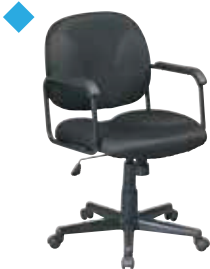

Fabric	List Price
KCW773 Coal/ Mahogany	298.00
KCW778 Coal/Esspresso	

200 lbs.

KY DOR26 Dorado Office Chair with Fixed Padded Arms and Chrome Finish Base and Accents
Overall Size: 17W x 31D x 37.75H
Seat: 17.5W x 16.5D **Back:** 16.75W x 18H x 1T **Seat Range:** 18 -22
Arms to Floor: 23.5 **Carton Wt:** 29 **UPS Wt:** 29 **COM:** N/A
Carton: 24L x 24W x 10H **Cube:** 3.33 **Options:** CG50, SW70
Features: 1, 4, 5, 8, 9 **Control:** Locking Tilt
Notes: KY In-Stock: -ES Espresso and -GY Grey

Fabric	List Price
-ES Espresso -BK Black -WH White -RD Red -GY Grey	318.00

***New Color**

200 lbs.

Executive Fabric and Bonded Leather Seating

EX3301 Manager's Chair with Loop Arms
Overall Size: 22.5W x 25.5D x 38.25H
Seat: 20.5W x 20.75D x 4.25T **Back:** 20W x 17H x 3.5T **Seat Range:** 17.25 -21
Arms to Floor: 26.25 **Carton Wt:** 31 **UPS Wt:** 37 **COM:** 1.0 yds
Carton: 24L x 24W x 13H **Cube:** 4.33 **Options:** CG50, SW70
Features: 1, 4, 5, 8, 9 **Control:** Locking Tilt
Notes: