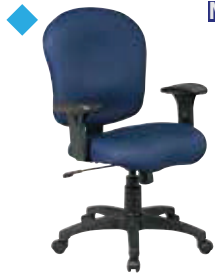

KCW773
shown with
HZN25

◆ **SC117 Basic Task Chair with Molded Foam Seat and Back**
 Overall Size: 19.5W x 21.5D x 38H
 Seat: 18W x 17D x 2.5T Back: 16W x 10.5H x 2T Seat Range: 16.75 -22.5
 Arms to Floor: N/A Carton Wt: 22 UPS Wt: 24 COM: 0.8 yds
 Carton: 29L x 21W x 8H Cube: 2.81 Options: 07, CG50, SW70, SK1, SK5
 Features: 1, 2, 3, 4 Control: Pneumatic
 Notes: NJ and KY In-Stock: -231 Icon Black

NJ SC66 Task Chair with Saddle Seat and Height Adjustable Soft Padded Arms
Overall Size: 28W x 23.5D x 40H
Seat: 19.5W x 18D x 3T **Back:** 17.75W x 18H x 2.5T **Seat Range:** 18 -22.25
Arms to Floor: 25.5 **Carton Wt:** 36 **UPS Wt:** 37 **COM:** 1.75 yds
Carton: 25L x 23W x 13H **Cube:** 4.32 **Options:** CG50, SW70
Features: 1, 4, 5, 8, 9 **Control:** Locking Tilt
Notes: NJ In-Stock: -231