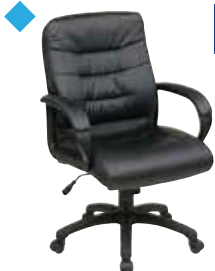

NJ TX **FL7481** Mid Back Faux Leather Executive Chair with Padded Arms

Overall Size: 26W x 27.25D x 43.5H
Seat: 20.25W x 19.5D x 4.5T Back: 20W x 21H x 4T Seat Range: 19 -22.75
Arms to Floor: 27 Carton Wt: 38 UPS Wt: 44 COM: N/A
Carton: 25L x 24W x 15H Cube: 5.20 Options: CG50, SW70
Features: 1, 4, 5, 8, 9 Control: Locking Tilt
Notes:

Fabric	List Price
Faux Leather -U6 Black	375.00
200 lbs.