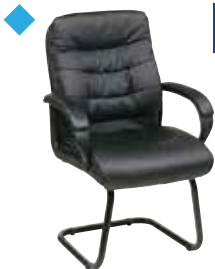

NJ TX **FL7485** Faux Leather Visitor's Chair with Padded Arms and Sled Base

Overall Size: 26W x 26.75D x 41.5H
Seat: 26W x 20D x 4.5T Back: 19.5W x 22.5H x 5T Seat Range: 19.75 Fixed
Arms to Floor: 28 Carton Wt: 39 UPS Wt: 47 COM: N/A
Carton: 27L x 22W x 16H Cube: 5.5 Options: N/A
Features: N/A Control: N/A
Notes:

Fabric	List Price
Faux Leather -U6 Black	345.00
200 lbs.	

◆ Office Seating under "◆ General Warranty" are not intended for commercial use (40-hour work week)

■ NJ, KY or TX In Stock

⚙️ TAA Compliant

🌿 GREENGUARD Certified