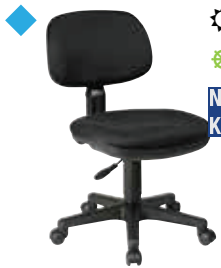

KCW773
shown with
HZN25

◆ Light Duty Seating

Pneumatic Task Chairs

◆ **SC117** Basic Task Chair with Molded Foam Seat and Back

Overall Size: 24W x 22D x 31-38.5H

Seat: 18W x 17D x 2.5T Back: 16W x 10.5H x 2T Seat Range: 16.75 -22.5

Arms to Floor: N/A Carton Wt: 22 UPS Wt: 24 COM: 0.8 yds

Carton: 29L x 21W x 8H Cube: 2.81 Options: 07, CG50, SW70, SK1, SK5

Features: 1, 2, 3, 4 Control: Pneumatic

Notes: NJ and KY In-Stock: -231 Icon Black

NJ
KY

Fabric	List Price
A	172.00
B	182.00
C	195.00

200 lbs.

◆ **SC66** Task Chair with Saddle Seat and Height Adjustable Soft Padded Arms

Overall Size: 28W x 23.5D x 40H

Seat: 19.5W x 18D x 3T Back: 17.75W x 18H x 2.5T Seat Range: 18 -22.25