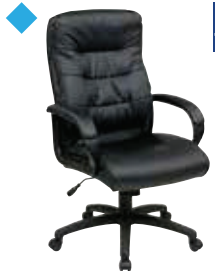

NJ TX **FL7480** High Back Faux Leather Executive Chair with Padded Arms

Overall Size: 26W x 27.25D x 43.25-47H
Seat: 20.25W x 19.5D x 4.5T Back: 20W x 25.5H x 4.5T Seat Range: 19 -22.75
Arms to Floor: 27.5 Carton Wt: 38 UPS Wt: 54 COM: N/A
Carton: 28L x 26W x 15H Cube: 6.31 Options: CG50, SW70
Features: 1, 4, 5, 8, 9 Control: Locking Tilt
Notes:

Fabric	List Price
Faux Leather -U6 Black	410.00
200 lbs.