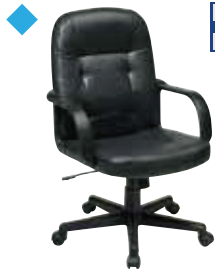

Executive Fabric and Bonded Leather Seating

NJ KY **EC3393** Bonded Leather Executive Chair

Overall Size: 23W x 25D x 41.75H
Seat: 19W x 19D x 3T Back: 19W x 23H x 3T Seat Range: 16.75 -20.5
Arms to Floor: 24 Carton Wt: 32 UPS Wt: 32 COM: N/A
Carton: 25L x 24W x 11H Cube: 3.81 Options: CG50, SW70
Features: 1, 4, 5, 8, 9 Control: Locking Tilt
Notes:

Fabric	List Price
Bonded Leather -EC3 Black	300.00
200 lbs.