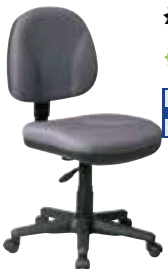

8120 Sculptured Task Chair

Overall Size: 24.75W x 25D x 33-40.75H
Seat: 18.5W x 18.25D x 4.5T **Back:** 16.75W x 16-18.25H x 3.25T **Seat Range:** 17.5 -22.75
Arms to Floor: N/A **Carton Wt:** 28 **UPS Wt:** 28 **COM:** 0.8 yds
Carton: 24L x 24W x 10H **Cube:** 3.33 **Options:** 07, CG50, SW70, SK7, SK5
Features: 1, 2, 3, 4 **Control:** Pneumatic
Notes: NJ and KY In-Stock: -231 Icon Black

Fabric	List Price
-231 Icon Black	260.00
A	275.00
B	290.00
C	310.00
R	335.00