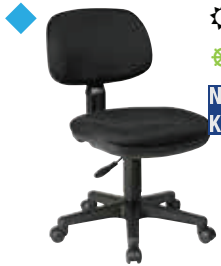

KWC773
shown with
HZN25

◆ Light Duty Seating

Pneumatic Task Chairs

◆ **SC117** Basic Task Chair with Molded Foam Seat and Back

Overall Size: 24W x 22D x 31-38.5H

Seat: 18W x 17D x 2.5T Back: 16W x 10.5H x 2T Seat Range: 16.75 -22.5

Arms to Floor: N/A Carton Wt: 22 UPS: Yes COM: 0.8 yds

Carton: 29L x 21W x 8H Cube: 2.81 Options: 07, CG50, SW70, SK1, SK5

Features: 1, 2, 3, 4 Control: Pneumatic

Notes: NJ and KY In-Stock: -231 Icon Black

NJ
KY

Fabric	List Price
A	250.00
B	265.00
C	285.00

200 lbs.

◆ **SC66** Task Chair with Saddle Seat and Height Adjustable Soft Padded Arms

Overall Size: 28W x 23.5D x 40H

Seat: 19.5W x 18D x 3T Back: 17.75W x 18H x 2.5T Seat Range: 18 -22.25