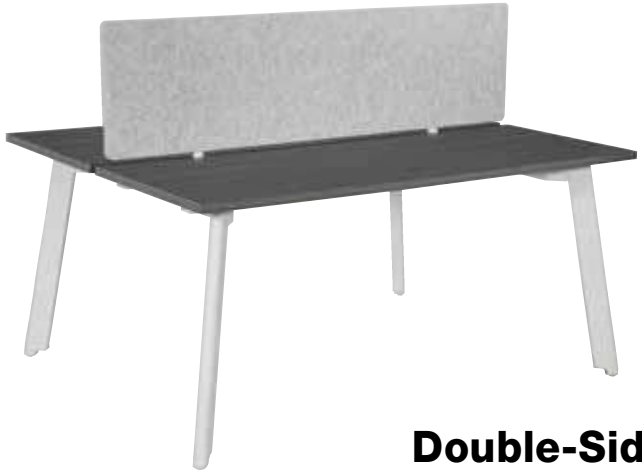

# Modern. Modular. Multipurpose.

ENGAGE™ desking combines clean, open-leg style with modular components that can be configured in both freestanding and build-to-length configurations. Primary and Add-On frames in 4', 5' & 6' widths are triple-rigid with metal legs, metal channel and metal cross-member supports. All support 24" and 30" deep worksurfaces. Tackable/Acoustical divider screens slide over tubular metal posts for superior rigidity.

## Double-Sided

ENGAGE™ excels in collaborative environments and multi-user areas as well as popular touchdown and hoteling applications. Double-sided units combine one frame and two worksurfaces with area between for wire management as well as attachment of divider screen hardware. Tackable/acoustical divider screens recommended.

## Single-Sided

ENGAGE™ features a low-profile center channel that doubles as a wire-management trough and conceals wires and/or electrical system from view. Single-sided units, comprised of one frame and one worksurface, provide flexibility for a variety of applications. Add tackable/acoustical divider screens in 4 color options as well as monitor arms and power modules.