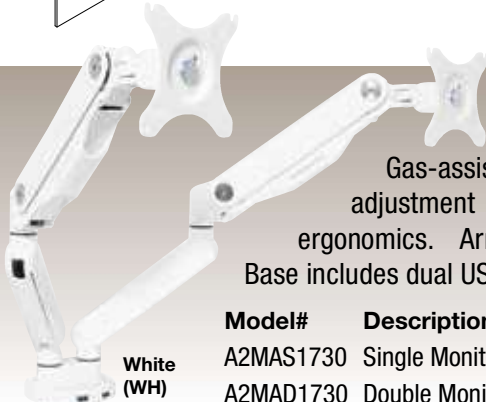

A2MOD72-xxx
6' Modesty Panel
69W x 3.5D x 13.75H
CU:1.3 WT:19
List: **\$270**

Modesty Colors

White (WH)

Monitor Arms

Gas-assist Monitor Arms with 3-point adjustment further individualize workplace ergonomics. Arms support 17"-30" monitors. Base includes dual USB 3.0 ports within easy reach.

Model#	Description	List
A2MAS1730	Single Monitor Arm with Dual USB 3.0 Ports	\$275
A2MAD1730	Double Monitor Arm with Dual USB 3.0 Ports	\$525

Silver (SV)

Black (BK)

Single-Motor Height Adjustable Base

A2EB212-x