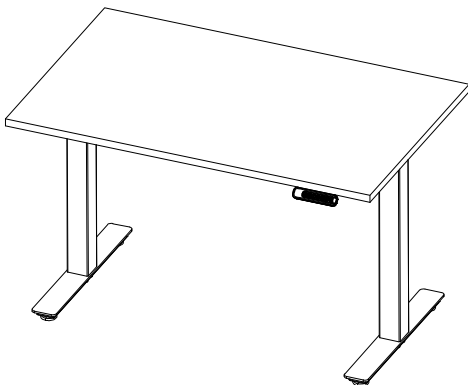

Typicals

**Single Motor
48" x 24" x 48-29"H**
Electric Height Adjustable Table
CU: 7.5 WT.: 99
List: **$1,475**

Typical#	List	Description	TOP	List	BASE	List
A212448BC	$1475	Cherry Top/Black Base	842T24-C	$325	A2EB212-B	$1150
A212448BE	$1475	Espresso Top/Black Base	842T24-E	$325	A2EB212-B	$1150
A212448BG	$1475	Grey Top/Black Base	842T24-G	$325	A2EB212-B	$1150
A212448BM	$1475	Mahogany Top/Black Base	842T24-M	$325	A2EB212-B	$1150
A212448BP	$1475	Maple Top/Black Base	842T24-P	$325	A2EB212-B	$1150
A212448BS	$1475	Slate Grey Top/Black Base	842T24-S	$325	A2EB212-B	$1150
A212448BU	$1475	Urban Walnut Top/Black Base	842T24-U	$325	A2EB212-B	$1150
A212448BW	$1475	White Top/Black Base	842T24-W	$325	A2EB212-B	$1150
A212448GRC	$1475	Cherry Top/Grey Base	842T24-C	$325	A2EB212-GR	$1150
A212448GRE	$1475	Espresso Top/Grey Base	842T24-E	$325	A2EB212-GR	$1150
A212448GRG	$1475	Grey Top/Grey Base	842T24-G	$325	A2EB212-GR	$1150
A212448GRM	$1475	Mahogany Top/Grey Base	842T24-M	$325	A2EB212-GR	$1150
A212448GRP	$1475	Maple Top/Grey Base	842T24-P	$325	A2EB212-GR	$1150
A212448GRS	$1475	Slate Grey Top/Grey Base	842T24-S	$325	A2EB212-GR	$1150
A212448GRU	$1475	Urban Walnut Top/Grey Base	842T24-U	$325	A2EB212-GR	$1150
A212448GRW	$1475	White Top/Grey Base	842T24-W	$325	A2EB212-GR	$1150