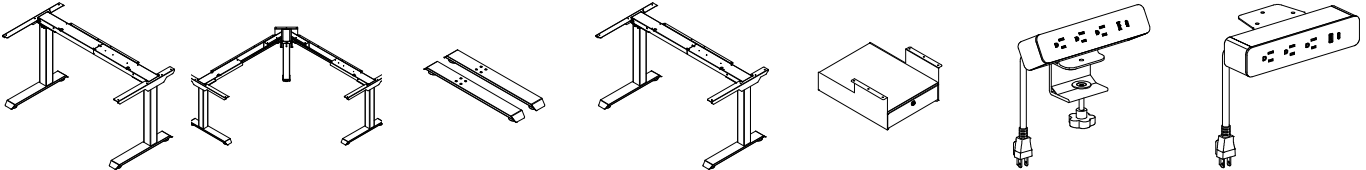

A2EB333-xx
3-Stage/3-Leg
CU:2.9 WT:94
List: **$2,500**

A2FEET30-x
Feet for 30"D Tops (set of 2)
CU:0.27 WT:12
List: **$165**

A2EB222-x
2-Stage/2-Leg
CU:2.8 WT:59
List: **$1,450**

A2PS-x
Personal Storage
15.5"W x 18"D x 7.5"H
CU:1.49 WT:34
List: **$260**

PM5311B Black
PM5311W White
Power Charger Clamp-Mount
Includes: USB Type-C, USB Type-A and (3) A/C plugs
Fits ½" – 1½" surfaces
CU:0.22 WT:3
List: **$275**

PM8311B Black
PM8311W White
Power Charger Undersurface Mount
Includes: USB Type-C, USB Type-A and (3) A/C plugs
CU:0.22 WT:3
List: **$275**

Bases

A2EB322-xx
3-Stage/2-Leg
CU:2.8 WT:64
List: **$1,550**