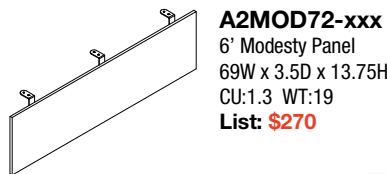

Deluxe C-Leg Bases

Fast • Quiet • Width Adjustable

Base (without top)	Height Range	Load Capacity	High/Low Position
A2EB322	25.25"	220 lbs.	50" / 24.75"
A2EB333	25.5"	300 lbs.	50.25" / 24.75"
A2EB222	17.25"	175 lbs.	44.75" / 27.5"

47" Fixed Width Base (see page 78):

A2EB212	18.75"	160 lbs.	47.25" / 28.5"

Also available, PWS tops on page 32.

⚙️ Bases are TAA Compliant

Tops

Top Colors

Bases

Base Colors

Modesty Panels

Modesty Colors

Monitor Arms

Gas-assist Monitor Arms with 3-point adjustment further individualize workplace ergonomics. Arms support 17"-30" monitors. Base includes dual USB 3.0 ports within easy reach.

Model#	Description	List
A2MAS1730	Single Monitor Arm with Dual USB 3.0 Ports	$275
A2MAD1730	Double Monitor Arm with Dual USB 3.0 Ports	$525