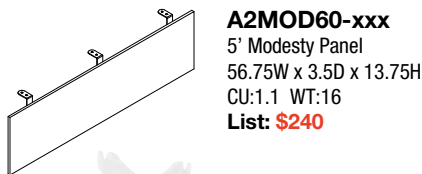

Modesty Panels