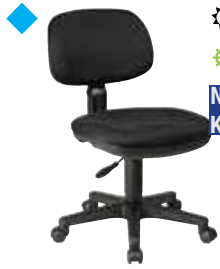

Pneumatic Task Chairs

◆ **Light Duty Seating**

◆ **SC117** Basic Task Chair with Molded Foam Seat and Back

Overall Size: 24W x 22D x 31-38.5H
 Seat: 18W x 17D x 2.5T Back: 16W x 10.5H x 2T Seat Range: 16.75 -22.5
 Arms to Floor: N/A Carton Wt: 22 UPS: Yes COM: 1 yd
 Carton: 29L x 21W x 8H Cube: 2.81 Options: 07, CG50, SW70, SK1, SK5
 Features: 1, 2, 3, 4 Control: Pneumatic
 Notes: NJ and KY In-Stock: -231 Icon Black

Fabric	List Price
A	225.00
B	240.00
C	255.00

200 lbs.

Specialty Seatings

◆ **KCM1420** Ergonomically Designed Knee Chair with Casters and Memory Foam

Overall Size: 17W x 25.25D x 20.5H
 Seat: 17W x 12.5D x 2.5T Knee Pads: 16.5W x 10.5D x 2.5T Seat Range: 20.5 -28
 Arms to Floor: N/A Carton Wt: 20 UPS: Yes COM: N/A
 Carton: 26L x 19W x 8H Cube: 2.28 Options: N/A
 Features: N/A Control: Manual
 Notes:

Fabric	List Price
Coal	275.00

200 lbs.

◆ **KCW773/KCW778** Ergonomically Designed Mahogany Finished Wood Knee Chair with Casters and Memory Foam

Overall Size: 17W x 31D x 25H
 Seat: 17W x 12.25D x 2.5T Knee Pad: 18.25W x 10.5H x 2.5T Seat Range: 22 -25
 Arms to Floor: N/A Carton Wt: 19 UPS: Yes COM: N/A
 Carton: 26L x 18W x 8H Cube: 2.16 Options: N/A
 Features: N/A Control: Manual
 Notes:

🌿 GREENGUARD Certified

NJ KY EC3393 Bonded Leather Executive Chair

Overall Size: 23W x 25D x 41.75H
 Seat: 19W x 19D x 3T Back: 19W x 23H x 3T Seat Range: 16.75 -20.5
 Arms to Floor: 24 Carton Wt: 32 UPS: Yes COM: N/A
 Carton: 25L x 24W x 11H Cube: 3.81 Options: CG50, SW70
 Features: 1, 4, 5, 8, 9 Control: Locking Tilt
 Notes: