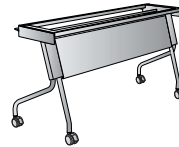

5"x18" Base
842FM518-T Titanium
List Price: $540