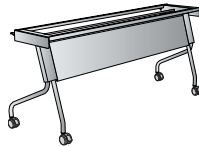

18" D Bases

6"x18" Base
842FM618-T Titanium
List Price: $580