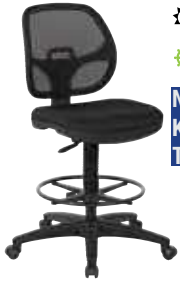

DC2990 Deluxe Mesh Back Drafting Chair with 18.25 inch Diameter Black Adjustable Footring, Icon Black Fabric Seat and Dual Wheel Carpet Casters

Overall Size: 28W x 22.75D x 41-52H
Seat: 18.5W x 18D x 2.75T **Back:** 17.75W x 16H **Seat Range:** 25 - 35
Arms to Floor: N/A **Carton Wt:** 32 **UPS:** Yes **COM:** N/A
Carton: 26L x 25W x 12H **Cube:** 4.51 **Options:** CG50, SW70, 07-ARMS-3
Features: 1, 3, 4 **Control:** Pneumatic Height
Notes: NJ, KY and TX In-Stock: -231 Icon Black

NJ
KY
TX

Fabric	List Price
-231 Icon Black	395.00
A	415.00
B	440.00
C	470.00
R	500.00