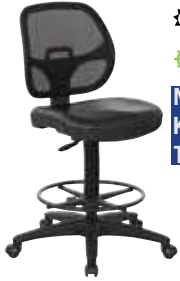

DC2990V Deluxe Mesh Back Drafting Chair with 18.25 inch Diameter Black Adjustable Footring, Black Vinyl Seat and Dual Wheel Carpet Casters

Overall Size: 28W x 22.75D x 41-52H
Seat: 18.5W x 18D x 2.75T **Back:** 17.75W x 16H **Seat Range:** 25 - 35
Arms to Floor: N/A **Carton Wt:** 32 **UPS:** Yes **COM:** N/A
Carton: 26L x 25W x 12H **Cube:** 4.51 **Options:** CG50, SW70, 07-ARMS-3
Features: 1, 2, 4 **Control:** Pneumatic Height
Notes: NJ, KY and TX In-Stock: Black Vinyl

NJ
KY
TX

Fabric	List Price
Black Vinyl Seat	395.00
Dillon	440.00