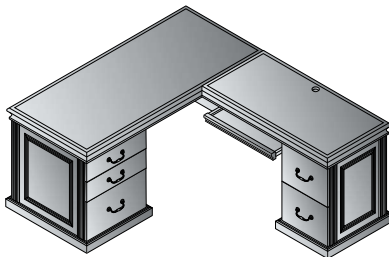

L-Shape with Right Return 66"x78"
TOWCHY-TYP9R **$6,040**
36.1 cu. ft. 310.9 lbs.

1. Consists of:
2. **TOW-02L** 66x30x30H Left Desk Top/Mod Set
     10.29 cu. ft. 132 lbs. $1,800
   - **TOW-62L** Left BBF Pedestal for TOW02L
     11.2 cu. ft. 116 lbs. $1,760
   - **TOW-45R** Right Return Top/Mod Set 48x24x30H
     5.6 cu. ft. 87 lbs. $1,240
   - **TOW-75R** Right Pedestal for TOW043/45
     7.68 cu. ft. 74 lbs. $1,240