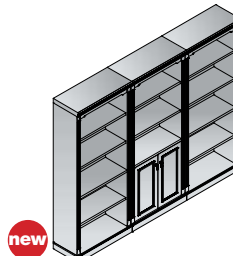

4-Door Credenza 72x20x30H
TOW-50-CHY \$4,525
31.66 cu. ft. 227 lbs.

Ships assembled in 1 carton

6-Shelf Bookcase 32x14x75H
TOW-56-CHY \$2,160
8.2 cu. ft. 164 lbs.

2 Fixed (Middle, Bottom)
4 Adjustable Shelves

Single Door Wardrobe 24x24x75H
TOW-151-CHY \$2,525
10.3 cu. ft. 165 lbs.

Upper Shelf: 17.75"H
Coat Storage: 51"H

3-Piece Wall Unit 90x14x72H
TOWCHY-TYPWALL \$6,900
19.2 cu. ft. 438 lbs.

Consists of:
TOW-113 30x14x72 WJ Bookcase w/Doors
6.4 cu. ft. 152 lbs.
TOW-156 30x14x72 WJ Bookcase
6.4 cu. ft. 143 lbs.
TOW-156 30x14x72 WJ Bookcase
6.4 cu. ft. 143 lbs.
Ships in 3 cartons