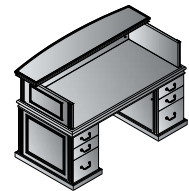

**Reception Desk 72x37x45.5H
TOWCHY-TYP119 $6,400**
50.4 cu. ft. 410.1 lbs.

Consists of:
TOW-01
72x36 Desk Top/Mod Set
9.91 cu. ft. 144 lbs. $1,700
TOW-65L
Left BBF Pedestal for TOW01
11.58 cu. ft. 91 lbs. $1,675
TOW-65R
Right BBF Pedestal for TOW01
11.58 cu. ft. 91 lbs. $1,675
TOW-126
72x37x15.5H Reception Station
5.48 cu. ft. 99.2 lbs. $1,350