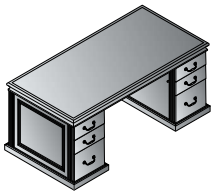

Modern conveniences include integral, felt-lined center drawer in all desks. Standard keyboard tray and wire management on returns, bridge and double pedestal credenza. Hutch with wire passage near worksurface and light valance. Single-key, side-locking pedestals with matching finish drawer interiors. Box and center drawers felt-lined. Desk pedestals are box/box/file. Return/credenza pedestals are file/file. All file drawers are full-extension, ball-bearing slides with Legal/Letter filing.