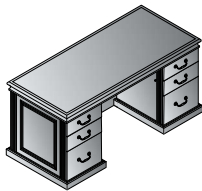

**Double Pedestal Desk 66x30x30H
TOWCHY-TYP3 $4,755**
34.6 cu. ft. 304.2 lbs.

Consists of:
TOW-02
66x30 Desk Top/Mod Set
7.72 cu. ft. 127.9 lbs. $1,475
TOW-63L
Left BBF Pedestal for TOW02/03
9.6 cu. ft. 81 lbs. $1,640
TOW-63R
Right BBF Pedestal for TOW02/03
9.6 cu. ft. 81 lbs. $1,640