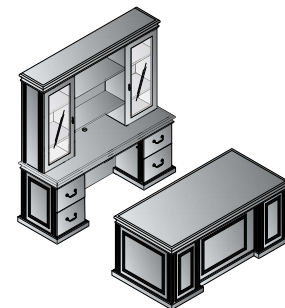

Executive Office
TOWCHY-TYP11 **$12,680**
103.3 cu. ft. 798.1 lbs.

1. Consists of: (8 cartons)
2. **TOW-TYP2** 72x36x30H Double Pedestal Desk
     42.3 cu. ft. 310.9 lbs. $5,050
   - **TOW-TYP5** 72x24x30H Double Pedestal Credenza
     31.3 cu. ft. 255.7 lbs. $3,980
   - **TOW-84** Overhead Storage Hutch 72x15x45H
     26.2 cu. ft. 231.5 lbs. $3,650
     Consists of TOW-84A, TOW-84B