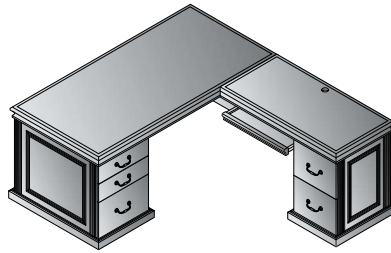

L-Shape with Right Return 72"x84"
TOWCHY-TYP8R **$6,660**
42.6 cu. ft. 346.1 lbs.

1. Consists of:
2. **TOW-01L** 72x36x30H Left Desk Top/Mod Set
     13.22 cu. ft. 164 lbs. $2,080
   - **TOW-64L** Left BBF Pedestal for TOW01L
     13.51 cu. ft. 125 lbs. $2,100
   - **TOW-45R** Right Return Top/Mod Set 48x24x30H
     5.6 cu. ft. 87 lbs. $1,240
   - **TOW-75R** Right FF Pedestal for TOW043/45
     7.68 cu. ft. 74 lbs. $1,240