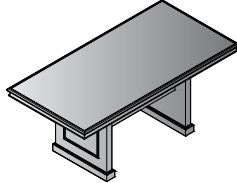

Rectangular Table
72x36x30H
TOW-35-CHY $4,320
17.7 cu. ft. 260.1 lbs.

Ships in 2 cartons: