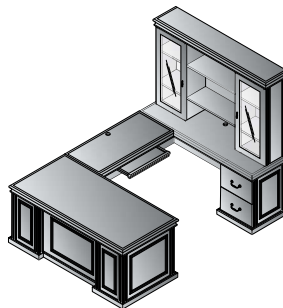

U-Shape with Right Bridge + Hutch 72"x108"
TOWCHY-TYP12R **$12,430**
98.6 cu. ft. 778.2 lbs.

1. Consists of: (7 cartons)
2. **TOW-01L** 72x36x30H Left DeskTop/Mod Set
     13.22 cu. ft. 164 lbs. $2,080
   - **TOW-64L** Left BBF Pedestal for TOW01L
     13.51 cu. ft. 125 lbs. $2,100
   - **TOW-70** Bridge 48x24x30H
     6.35 cu. ft. 92 lbs. $1,265
   - **TOW-43R** 72x24x30H Right Credenza Top/Mod Set
     10.13 cu. ft. 123 lbs. $1,575
   - **TOW-78R** Right FF Pedestal for TOW043L
     8.96 cu. ft. 100 lbs. $1,760
   - **TOW-84** Overhead Storage Hutch 72x15x45H
     26.2 cu. ft. 231.5 lbs. $3,650
     Consists of TOW-84A, TOW-84B