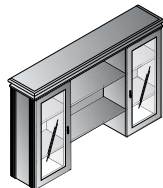

**Overhead Storage Hutch 72x15x45H
TOWCHY-84 $3,650**
29.7 cu. ft. 231.5 lbs.

Ships in 2 cartons:
TOW-84A
(2) Towers + Back Panel
17.47 cu. ft. 147 lbs. $2,350
TOW-84B
Top + (2) Shelves
4.59 cu. ft. 76 lbs. $1,300