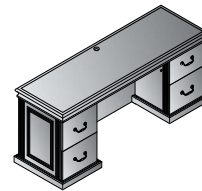

**Double Pedestal Credenza 72x24x30H
TOWCHY-TYP5 $3,980**
31.3 cu. ft. 255.7 lbs.

Consists of:
TOW-43
72x24 Credenza Top/Mod Set
12.7 cu. ft. 105.8 lbs. $1,500
TOW-75L
Left FF Pedestal for TOW043/45
7.68 cu. ft. 74 lbs. $1,240
TOW-75R
Right FF Pedestal for TOW43/45
7.68 cu. ft. 74 lbs. $1,240