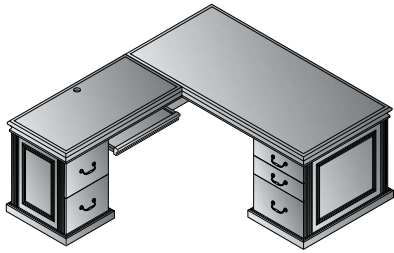

Single Door Wardrobe 24x24x75H
TOW-151-CHY \$2,525
10.3 cu. ft. 165 lbs.

Upper Shelf: 17.75"H
Coat Storage: 51"H

3-Piece Wall Unit 90x14x72H
TOWCHY-TYPWALL \$6,900
19.2 cu. ft. 438 lbs.

Consists of:
TOW-113 30x14x72 WJ Bookcase w/Doors
6.4 cu. ft. 152 lbs.
TOW-156 30x14x72 WJ Bookcase
6.4 cu. ft. 143 lbs.
TOW-156 30x14x72 WJ Bookcase
6.4 cu. ft. 143 lbs.
Ships in 3 cartons

new
WU Bookcase w/Doors 30x14x72H
TOW-113-CHY \$2,500
6.4 cu. ft. 152 lbs.

3 Adjustable Shelves,
2 Doors
Side by Side Use

new
WU Bookcase 30x14x72H
TOW-156-CHY \$2,200
6.4 cu. ft. 143 lbs.

3 Adjustable Shelves
Side by Side Use