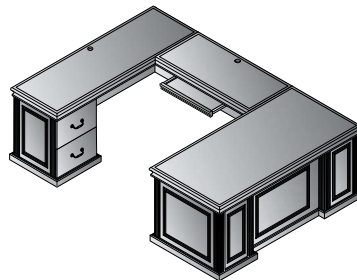

U-Shape with Left Bridge 72"x108"
TOWCHY-TYP22L **$8,780**
68.9 cu. ft. 546.7 lbs.

1. Consists of:
2. **TOW-01R** 72x36x30H Right DeskTop/Mod Set
     17.8 cu. ft. 134.5 lbs. $2,080
   - **TOW-64R** Right BBF Pedestal for TOW01R
     13.51 cu. ft. 125 lbs. $2,100
   - **TOW-70** Bridge 48x24x30H
     6.35 cu. ft. 92 lbs. $1,265
   - **TOW-43L** 72x24x30H Left Credenza Top/Mod Set
     10.13 cu. ft. 123 lbs. $1,575
   - **TOW-78L** Left FF Pedestal for TOW043L
     8.96 cu. ft. 100 lbs. $1,760