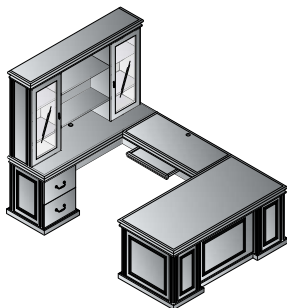

U-Shape with Left Bridge + Hutch 72"x108"
TOWCHY-TYP12L **$12,430**
98.6 cu. ft. 778.2 lbs.

1. Consists of: (7 cartons)
2. **TOW-01R** 72x36x30H Right DeskTop/Mod Set
     13.22 cu. ft. 164 lbs. $2,080
   - **TOW-64R** RightBBF Pedestal for TOW01R
     13.51 cu. ft. 125 lbs. $2,100
   - **TOW-70** Bridge 48x24x30H
     6.35 cu. ft. 92 lbs. $1,265
   - **TOW-43L** 72x24x30H Left Credenza Top/Mod Set
     10.13 cu. ft. 123 lbs. $1,575
   - **TOW-78L** Left FF Pedestal for TOW043L
     8.96 cu. ft. 100 lbs. $1,760
   - **TOW-84** Overhead Storage Hutch 72x15x45H
     26.2 cu. ft. 231.5 lbs. $3,650
     Consists of TOW-84A, TOW-84B