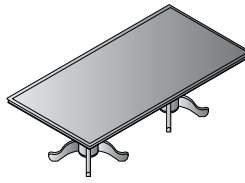

Rectangular Table w/Queen Anne Base
72x36x30H
TOW-35Q-CHY $4,975
16.3 cu. ft. 277.8 lbs.

Ships in 3 cartons: