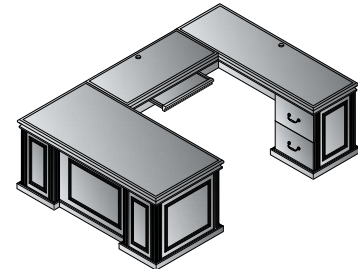

U-Shape with Right Bridge 72"x108"
TOWCHY-TYP22R **$8,780**
68.9 cu. ft. 546.7 lbs.

1. Consists of:
2. **TOW01L** 72x36x30H Left DeskTop/Mod Set
     17.8 cu. ft. 134.5 lbs. $2,080
   - **TOW-64L** Left BBF Pedestal for TOW01L
     13.51 cu. ft. 125 lbs. $2,100
   - **TOW-70** Bridge 48x24x30H
     6.35 cu. ft. 92 lbs. $1,265
   - **TOW-43R** 72x24x30H Right Credenza Top/Mod Set
     10.13 cu. ft. 123 lbs. $1,575
   - **TOW-78R** Right FF Pedestal for TOW043R
     8.96 cu. ft. 100 lbs. $1,760