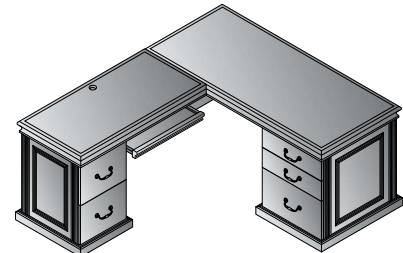

L-Shape with Left Return 66"x78"
TOWCHY-TYP9L **$6,040**
36.1 cu. ft. 310.9 lbs.

1. Consists of:
2. **TOW-02R** 66x30x30H Right Desk Top/Mod Set
     10.29 cu. ft. 132 lbs. $1,800
   - **TOW-62R** Right BBF Pedestal for TOW02R
     13.4 cu. ft. 97.0 lbs. $1,760
   - **TOW-45L** Left Return Top/Mod Set 48x24x30H
     5.6 cu. ft. 87 lbs. $1,240
   - **TOW-75L** Left Pedestal for TOW043/45
     7.68 cu. ft. 74 lbs. $1,240