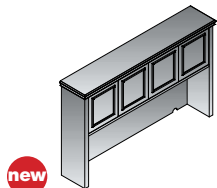

**4-Door Hutch 72x14x45H
TOW-44-CHY $3,475**
10.25 cu. ft. 145.3 lbs.