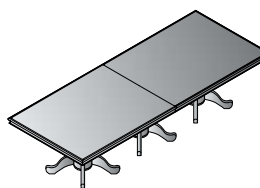

Ships in 4 cartons:

TOW-61T Top (2-piece)
14.16 cu. ft. 220 lbs.
TOW-QAB Base (3 qty)
12.21 cu. ft. 49 lbs.
Queen Anne Base (assembly required)

Rectangular Table 144x48x30H
TOW-62-CHY \$7,200
32.8 cu. ft. 421.1 lbs.

Ships in 2 cartons:

TOW-62T/S Top (2-piece) & Stretchers (4)
18.47 cu. ft. 334 lbs.
TOW-62B Base (Set of 3 Legs)
5.72 cu. ft. 93 lbs.

Rectangular Table w/Queen Anne Base
144x48x30H
TOW-62Q-CHY \$8,450
29.3 cu. ft. 410.1 lbs.