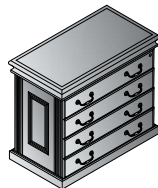

**2-Drawer Lateral File 36x20x30H
TOW-12-CHY $2,425**
16.16 cu. ft. 144 lbs.

Ships Assembled in 1 carton