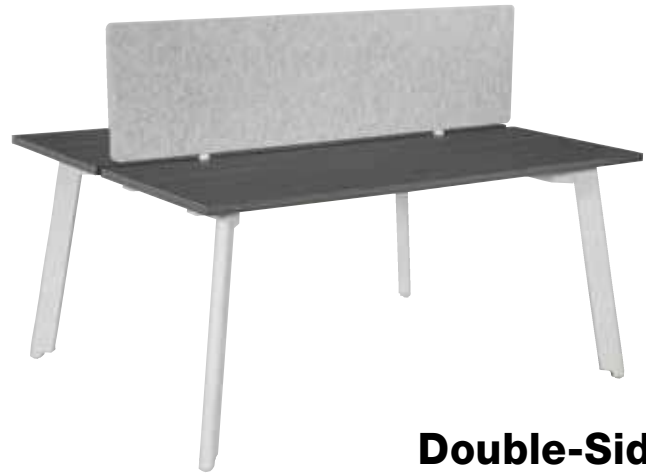

# Modern. Modular. Multipurpose.

ENGAGE™ desking combines clean, open-leg style with modular components that can be configured in both freestanding and build-to-length configurations. Primary and Add-On frames in 4', 5' & 6' widths are triple-rigid with metal legs, metal channel and metal cross-member supports. All support 24" and 30" deep worksurfaces. Tackable/Acoustical divider screens slide over tubular metal posts for superior rigidity.

## Double-Sided

ENGAGE™ excels in collaborative environments and multi-user areas as well as popular touchdown and hoteling applications. Double-sided units combine one frame and two worksurfaces with area between for wire management as well as attachment of divider screen hardware. Tackable/acoustical divider screens recommended.

## Single-Sided

ENGAGE™ features a low-profile center channel that doubles as a wire-management trough and conceals wires and/or electrical system from view. Single-sided units, comprised of one frame and one worksurface, provide flexibility for a variety of applications. Add tackable/acoustical divider screens in 4 color options as well as monitor arms and power modules.

## Double-Sided | Collaborative Spaces

Build-to-length, double-sided ENGAGE™ configurations create collaborative opportunities in clean, contemporary style. The low-profile center channel is designed to carry power/data to all users. Add tackable/acoustical divider screens for enhanced convenience. Combine with Office Star pedestals, lateral files, power modules, monitor arms and seating for a full-function office environment.