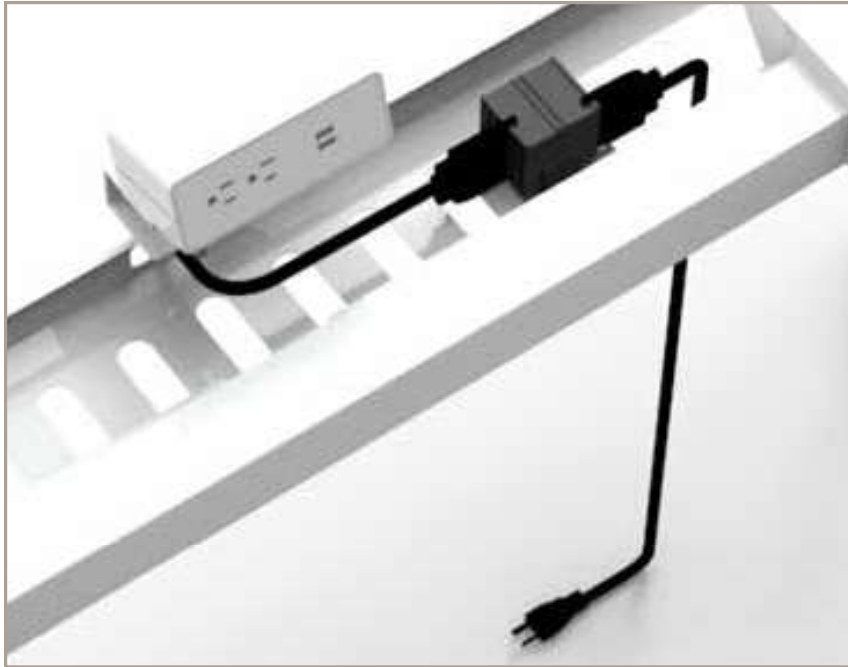

- Four-Circuit / Hardwire Power
- Dasiy-chainable
- Undersurface installation
- 48", 60" & 72" jumpers
- Desktop power modules with AC power or AC power + USB
- Up to 8-10 duplex outlets from a single feed, depending on local code

Local electrician required for hardwire installation.

Confirm with your local building code offices for application in your area. This power system is UL Recognized (UR).